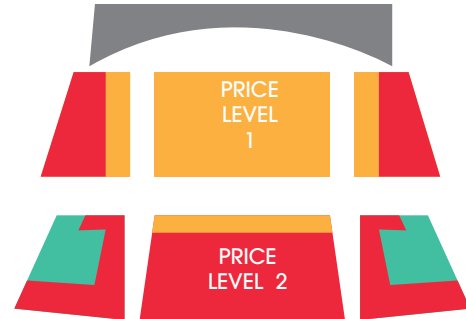

DREAMGIRLS

DAY	DATE	TIME	SPECIAL DISCOUNT
Friday	12-May	7:30	0%
Saturday	13-May	2:00	35%
Saturday	13-May	7:30	35%
Sunday	14-May	2:00	0%
Thursday	18-May	7:30	35%
Friday	19-May	7:30	35%
Saturday	20-May	2:00	35%
Saturday	20-May	7:30	35%
Sunday	21-May	2:00	35%
Thursday	25-May	7:30	35%
Friday	26-May	7:30	35%
Saturday	27-May	2:00	35%
Saturday	27-May	7:30	35%
Sunday	28-May	2:00	0%

*Deepest discount good through September 9,

FIDDLER ON THE ROOF

DAY	DATE	TIME	SPECIAL DISCOUNT
Friday	9-Jun	7:30	0%
Saturday	10-Jun	2:00	35%
Saturday	10-Jun	7:30	35%
Sunday	11-Jun	2:00	0%
Thursday	15-Jun	7:30	35%
Friday	16-Jun	7:30	35%
Saturday	17-Jun	2:00	35%
Saturday	17-Jun	7:30	35%
Sunday	18-Jun	2:00	35%
Wednesday	21-Jun	2:00	35%
Wednesday	21-Jun	7:30	35%
Thursday	22-Jun	7:30	35%
Friday	23-Jun	7:30	35%
Saturday	24-Jun	2:00	35%
Saturday	24-Jun	7:30	35%
Sunday	25-Jun	2:00	0%

JUNE-JULY 2017

DOROTHY JEMISON DAY THEATER
 on the campus of Alabama School of
 Fine Arts
 800 19th Street North STAGE

Section	Price Level	Price Level	Full
	1	2	
	\$45.00	\$35.00	\$33.25
	+\$4	+\$4	\$26.75